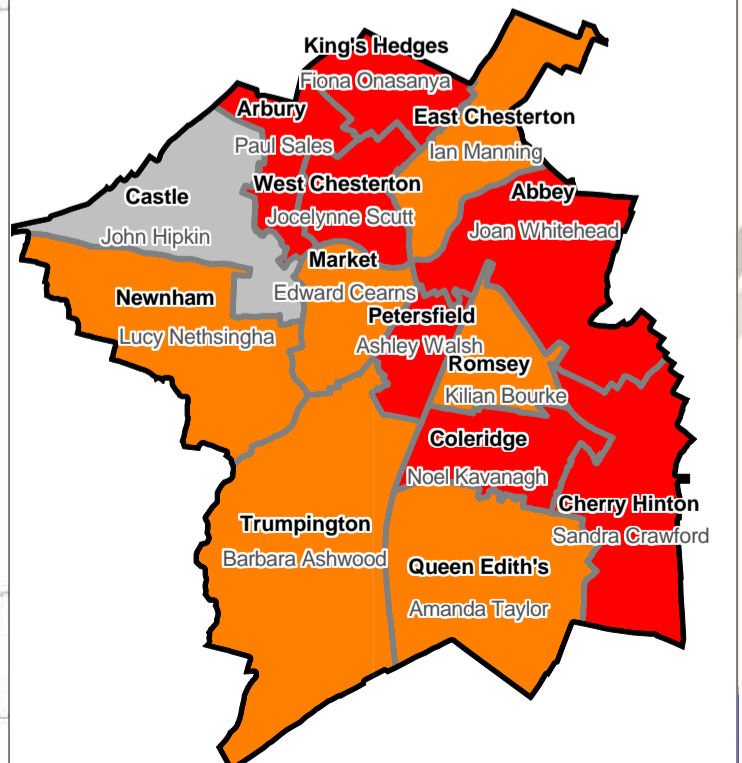

Cambridgeshire County Council - Electoral Divisions - 2014

Legend

- Conservative (32)
- Independent (5)
- Labour (7)
- Liberal Democrat (14)
- UKIP (11)

- District boundaries
- 2 Councillor Electoral Division

Cambridge City

Position of political parties correct as at 19/06/2014. For latest details, please consult the following: www.cambridgeshire.gov.uk
 Produced by the Cambridgeshire County Council Research and Performance Team, June 2014.
 © Crown copyright and database rights (2014) Ordnance Survey 100023205